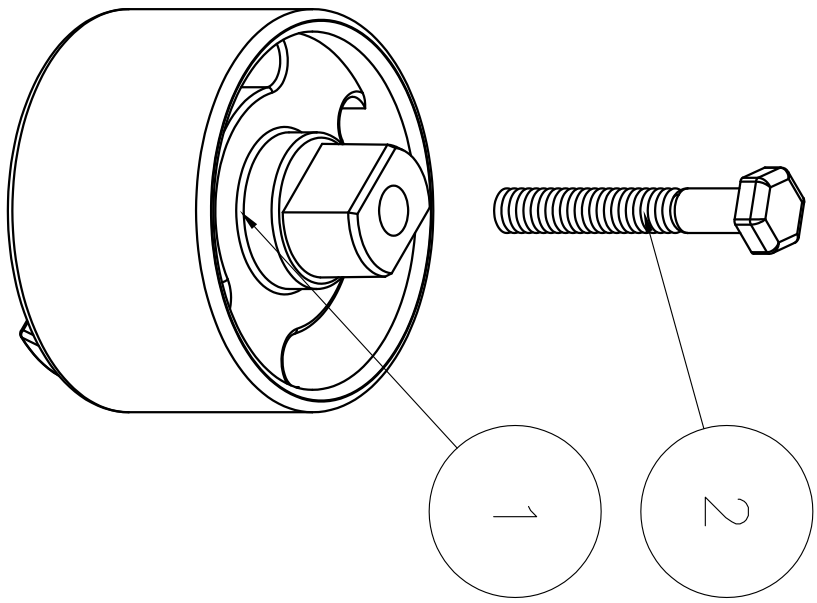

Parts List

Item Qty	Part Number	Description
1	V20153138X	1 3/8" Handle Offset
2	V20020175	1/4"-20 x 1 3/4" Handle Bolt

THIS DRAWING AND ALL INFORMATION CONTAINED THEREON ARE THE EXCLUSIVE PROPERTY OF BANJO CORPORATION. ANY REPRODUCTION OR USE OF THIS DRAWING AND ITEMS SHOWN ON THIS DRAWING WITHOUT THE WRITTEN PERMISSION OF BANJO CORPORATION IS STRICTLY PROHIBITED. THIS DRAWING AND ITEMS SHOWN ON THIS DRAWING ARE SUBJECT TO CHANGE AT ANY TIME.

**BANJO CORPORATION**  
 150 BANJO DR. • CRAWFORDVILLE, IN 47933

PART # **V20153138**  
 TITLE **1 3/8" Handle Offset w/ Screw**