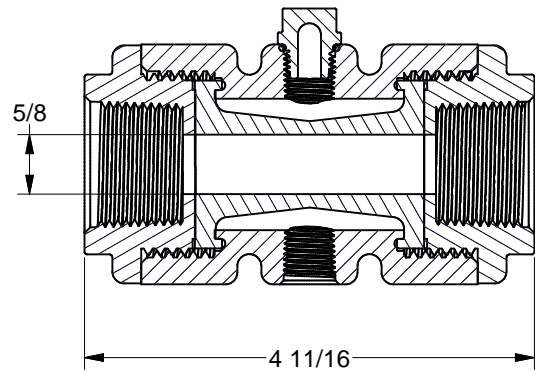

Parts List				
ITEM	QTY	PART NUMBER	DESCRIPTION	
1	1	PV10254	PINCH VALVE BODY	
2	1	12723	1/4" PIPE PLUG	
3	1	12724	#14 O'RING	
4	1	PV10265	PINCH VALVE SEAL	
5	2	PV07256	1" PINCH VALVE END PLATE	

THIS DRAWING AND ALL INFORMATION CONTAINED THEREON ARE THE EXCLUSIVE PROPERTY OF BANJO CORPORATION.

UNLESS SPECIFICALLY NOTED, THIS DRAWING AND ITEMS SHOWN ON THIS DRAWING ARE SUBJECT TO CHANGE AT ANY TIME.

<b>BANJO CORPORATION</b>	
150 BANJO DRIVE, CRAWFORDSVILLE, IN 47933 WEB SITE: WWW.BANJOCORP.COM E-MAIL: BANJOSALES@IDEXCORP.COM	
DESCRIPTION	1" PINCH VALVE
PART NUMBER	PV100