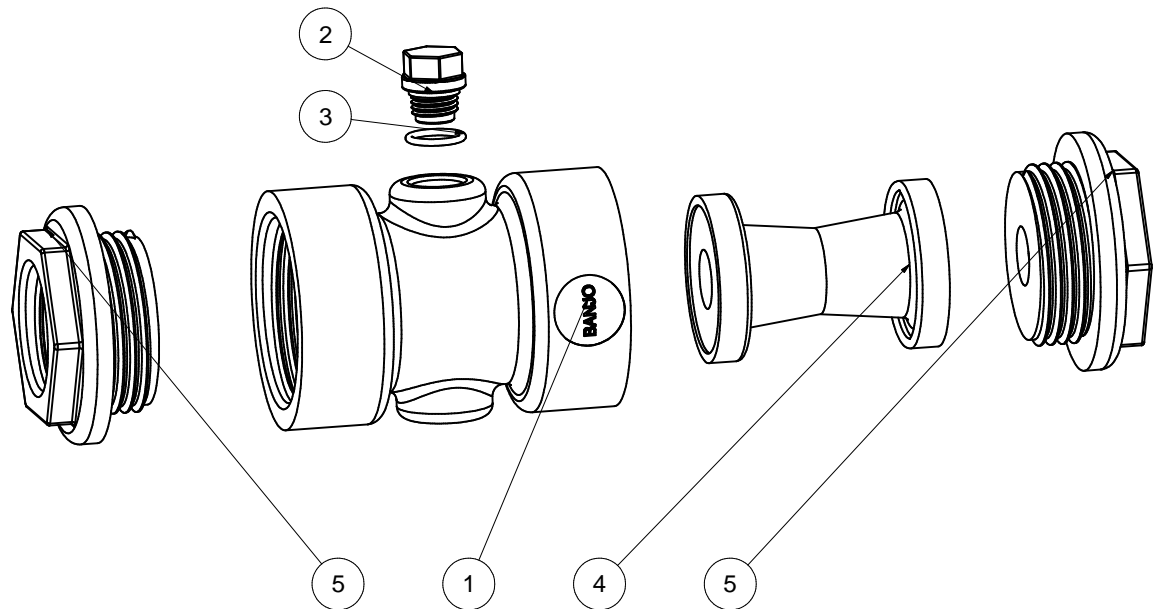

Parts List				
ITEM	QTY	PART NUMBER	DESCRIPTION	
1	1	PV10254	PINCH VALVE BODY	
2	1	12723	1/4" PIPE PLUG	
3	1	12724	#14 O'RING	
4	1	PV10265	PINCH VALVE SEAL	
5	2	PV07256	1" PINCH VALVE END PLATE	

THIS DRAWING AND ALL INFORMATION CONTAINED THEREON ARE THE EXCLUSIVE PROPERTY OF BANJO CORPORATION.

UNLESS SPECIFICALLY NOTED, THIS DRAWING AND ITEMS SHOWN ON THIS DRAWING ARE SUBJECT TO CHANGE AT ANY TIME.

<b>BANJO CORPORATION</b>	
150 BANJO DRIVE, CRAWFORDSVILLE, IN 47933 WEB SITE: WWW.BANJOCORP.COM E-MAIL: BANJOSALES@IDEXCORP.COM	
DESCRIPTION	1" PINCH VALVE
PART NUMBER	PV100