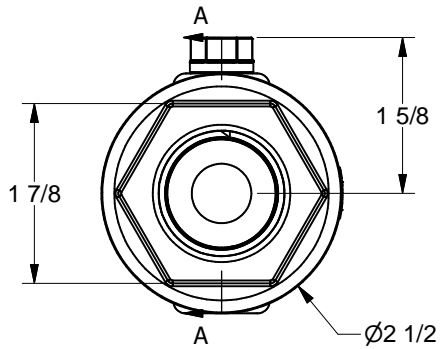

Parts List				
ITEM	QTY	PART NUMBER	DESCRIPTION	
1	1	PV10254	PINCH VALVE BODY	
2	1	12723	1/4" PIPE PLUG	
3	1	12724	#14 O'RING	
4	1	PV10265	PINCH VALVE SEAL	
5	2	PV07256	1" PINCH VALVE END PLATE	

THIS DRAWING AND ALL INFORMATION CONTAINED THEREON ARE THE EXCLUSIVE PROPERTY OF BANJO CORPORATION.

UNLESS SPECIFICALLY NOTED, THIS DRAWING AND ITEMS SHOWN ON THIS DRAWING ARE SUBJECT TO CHANGE AT ANY TIME.

<b>BANJO CORPORATION</b>	
150 BANJO DRIVE, CRAWFORDSVILLE, IN 47933 WEB SITE: WWW.BANJOCORP.COM E-MAIL: BANJOSALES@IDEXCORP.COM	
DESCRIPTION	1" PINCH VALVE
PART NUMBER	PV100